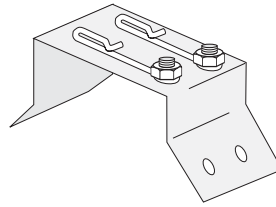

Examples of Nixalite's Custom Made Installation Forms

Nixalite is capable of manufacturing custom made forms of many different sizes and shapes. These forms will fit on or around the surface or object you specify. They can dramatically speed strip installation as the mounting hardware is already in position - no layout time.

Some custom forms have become so popular that they are now regular items (Ridge Caps, Glue Clips and E-Z Clips).
NOTE: Nixalite determines proper hardware locations on all custom forms. We will not manufacture a form to mount or position the bird control incorrectly.

I-Beam Clamps

Ridge Caps

Angle Iron Clamps

Glue Clips

Ledge Straps

Gutter Straps

Unique straps and forms

Pipe Clamps

Ledge Straps

Nixalite® of America Inc.
1025 16th Avenue East Moline, IL. 61244
Experts In Architectural Bird Control Since 1950

Phone: 800.624.1189 or 309.755.8771
Fax: 800.624.1196 or 309.755.0077
Email: birdcontrol@nixalite.com
Web: www.nixalite.com

Where the World Shops for Humane Bird and Animal Control.

Copyright© 2009 by Nixalite® of America Inc. All rights reserved. Nixalite® is a registered trademark of Nixalite® of America Inc. Printed with pride in the USA.