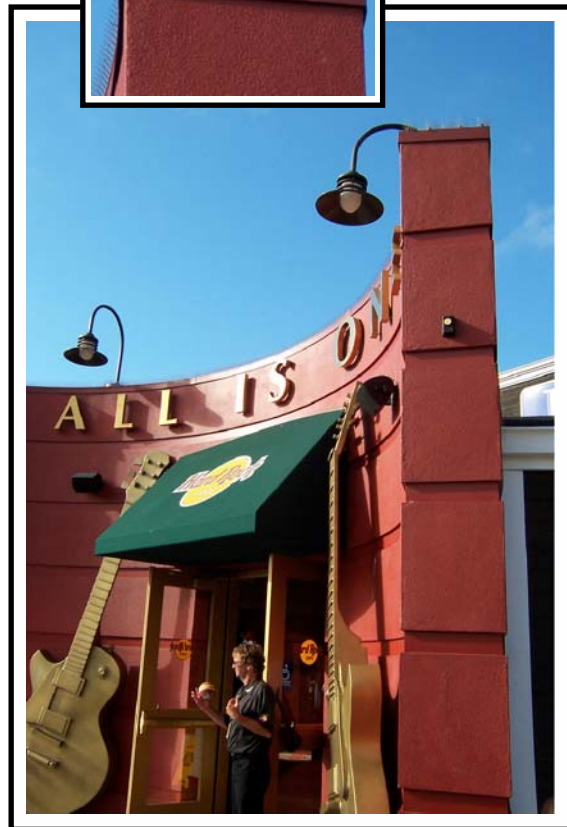

## *Premium Nixalite on the Hard Rock Café*

Hard Rock Café, Fisherman's Wharf  
Pier One, #39, San Francisco, CA  
Nixalite installed above entrance

Unless specifically noted or listed as the property of another entity, the photographs, drawings and information shown on this page are copyrighted by Nixalite of America Inc - all rights reserved. Unauthorized copying, reprinting, or distribution is not allowed.