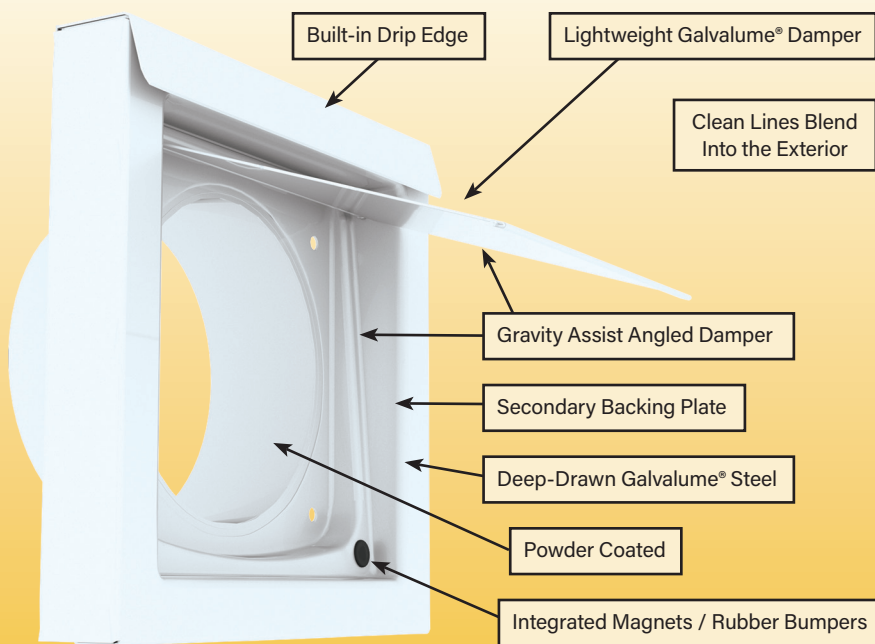

High-Performance Low-Profile Termination

Lasting Beauty

Well-built Aesthetics

Low profile and clean lines help enhance exterior beauty. With a heavy gauge Galvalume® and powder coated steel body, the DryerWallVent is made to last.

Ease of Installation

Engineered for a quick, perfect fit in both retrofit and new construction, total replacement time can be as low as four minutes.

Airflow Efficiency

The lightweight Galvalume® damper and clean opening maximize efficiency and exceed all code requirements. Less airflow restriction helps save on energy bills, and drying time.

Efficient, Low Profile Termination

- Lightweight Damper Reduces Airflow Restriction
- Integrated Magnets Deter Bird and Rodent Intrusion
- Damper Easily Accommodates Cleaning Equipment
- Gravity-Assist Damper Provides Extra Protection

Materials:

- Heavy Gauge Galvalume® Steel Housing
- Lightweight Gauge Galvalume® Damper
- Polyester TGIC Weather Resistant Powder Coating

General Information

Benefits:

- Improves Aesthetics with Flush Installation
- Installs Easily in New and Existing Construction
- Simplifies Duct Cleaning with Easy Accessibility
- Deters Bird and Rodent Entry
- Maximizes Airflow Efficiency
- Helps Minimize Dryer Cycle Times
- Extra Protection Against the Elements