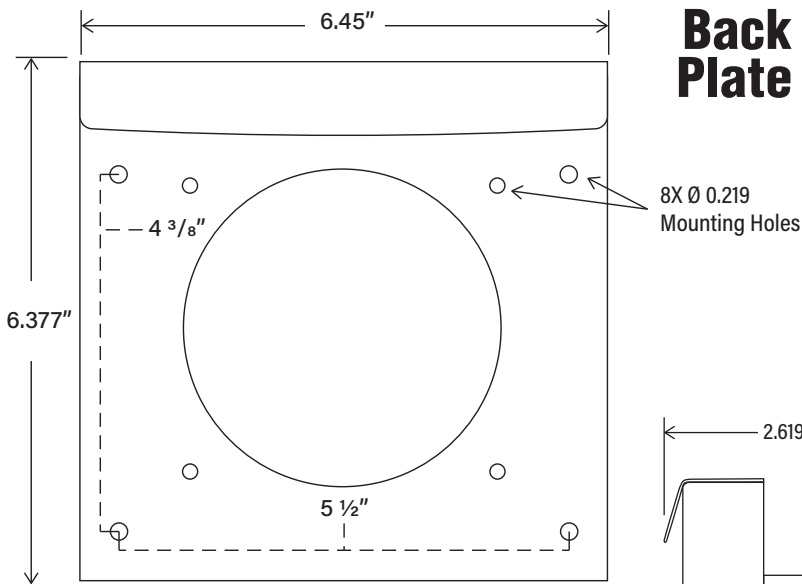

*The Dryerbox®
People*

Available from Nixalite of America 800-624-1189

Technical Product Specifications

Model Number	Color
DWV4W	White
DWV4T	Tan
DWV4B	Brown
DWV4K	Black

Performance Data

Product Use:

- Venting Dryer Exhaust Systems Through Exterior Walls
- Complies w/ IMC 504.4 & IRC 1502.3