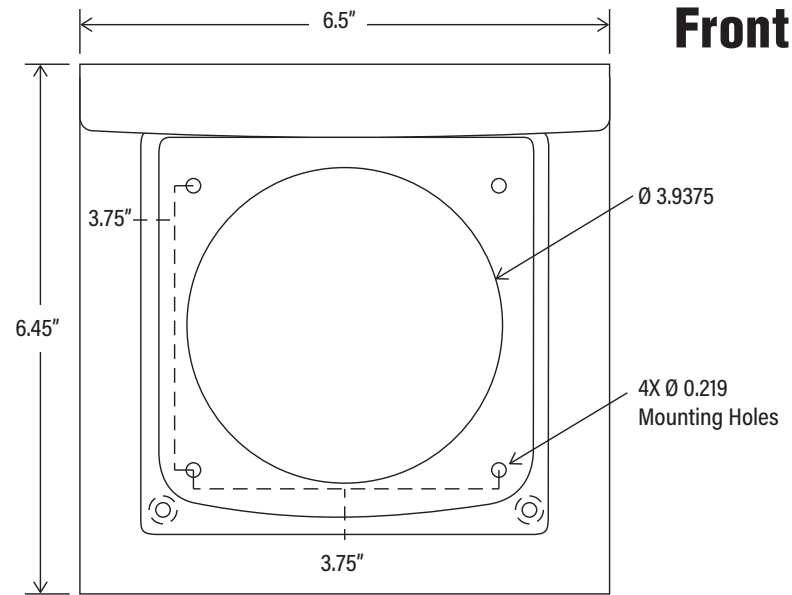

*The Dryerbox®
People*

Available from Nixalite of America 800-624-1189

Technical Product Specifications

Model Number	Color
DWV4W	White
DWV4T	Tan
DWV4B	Brown
DWV4K	Black

Performance Data

Product Use:

- Venting Dryer Exhaust Systems Through Exterior Walls
- Complies w/ IMC 504.4 & IRC 1502.3