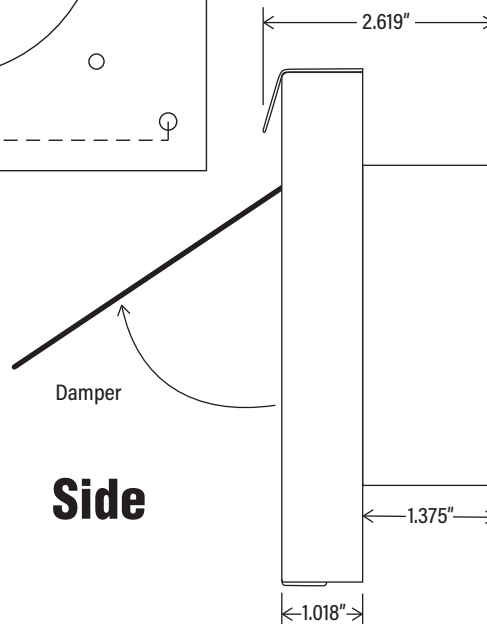

Technical Product Specifications

Model Number	Color
DWV4W	White
DWV4T	Tan
DWV4B	Brown
DWV4K	Black

Performance Data

Product Use:

- Venting Dryer Exhaust Systems Through Exterior Walls
- Complies w/ IMC 504.4 & IRC 1502.3

Materials:

- Heavy Gauge Galvalume® Steel Housing
- Lightweight Gauge Galvalume® Damper
- Polyester TGIC Weather Resistant Powder Coating

General Information

Benefits:

- Improves Aesthetics with Flush Installation
- Installs Easily in New and Existing Construction
- Simplifies Duct Cleaning with Easy Accessibility
- Deters Bird and Rodent Entry
- Maximizes Airflow Efficiency
- Helps Minimize Dryer Cycle Times
- Extra Protection Against the Elements

Features:

- Deep Drawn Manufacturing Process
- Galvalume® & Powder Coated Steel Construction
- Lightweight Damper and Heavier Frame
- Recessed Gravity Damper & Integrated Magnets
- Integrated Secondary Back Plate with Wider Mounting Holes
- Built-in Drip Edge
- Damper Opens Freely to 110°
- Low Strength Closure Magnets
- Rubber Bumpers Support Quiet Closing Damper
- Eight Built-in Mounting Holes
- **Stocked in 4 Colors: White, Tan, Brown and Black**