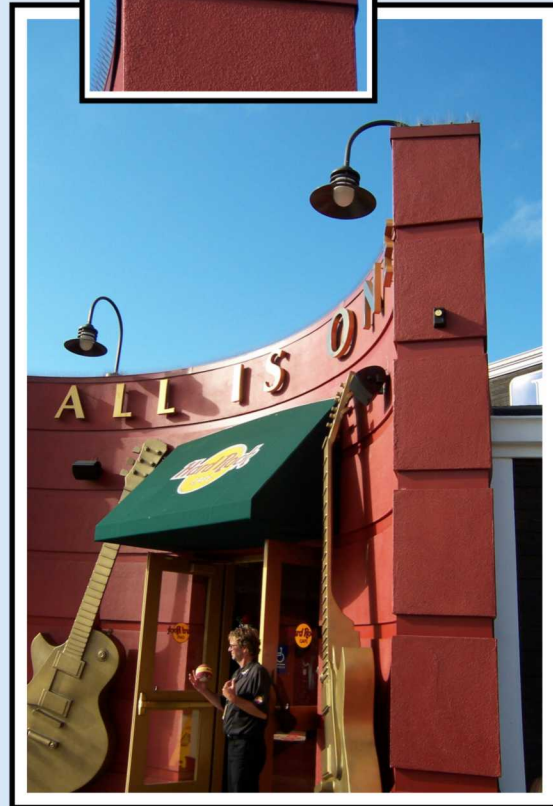

Premium Nixalite on the Hard Rock Café

Hard Rock Café, Fisherman's Wharf
Pier One, #39, San Francisco, CA
Nixalite installed above entrance

Unless specifically noted or listed as the property of another entity, the photographs, drawings and information shown on this page are copyrighted by Nixalite of America Inc - all rights reserved. Unauthorized copying, reprinting, or distribution is not allowed.